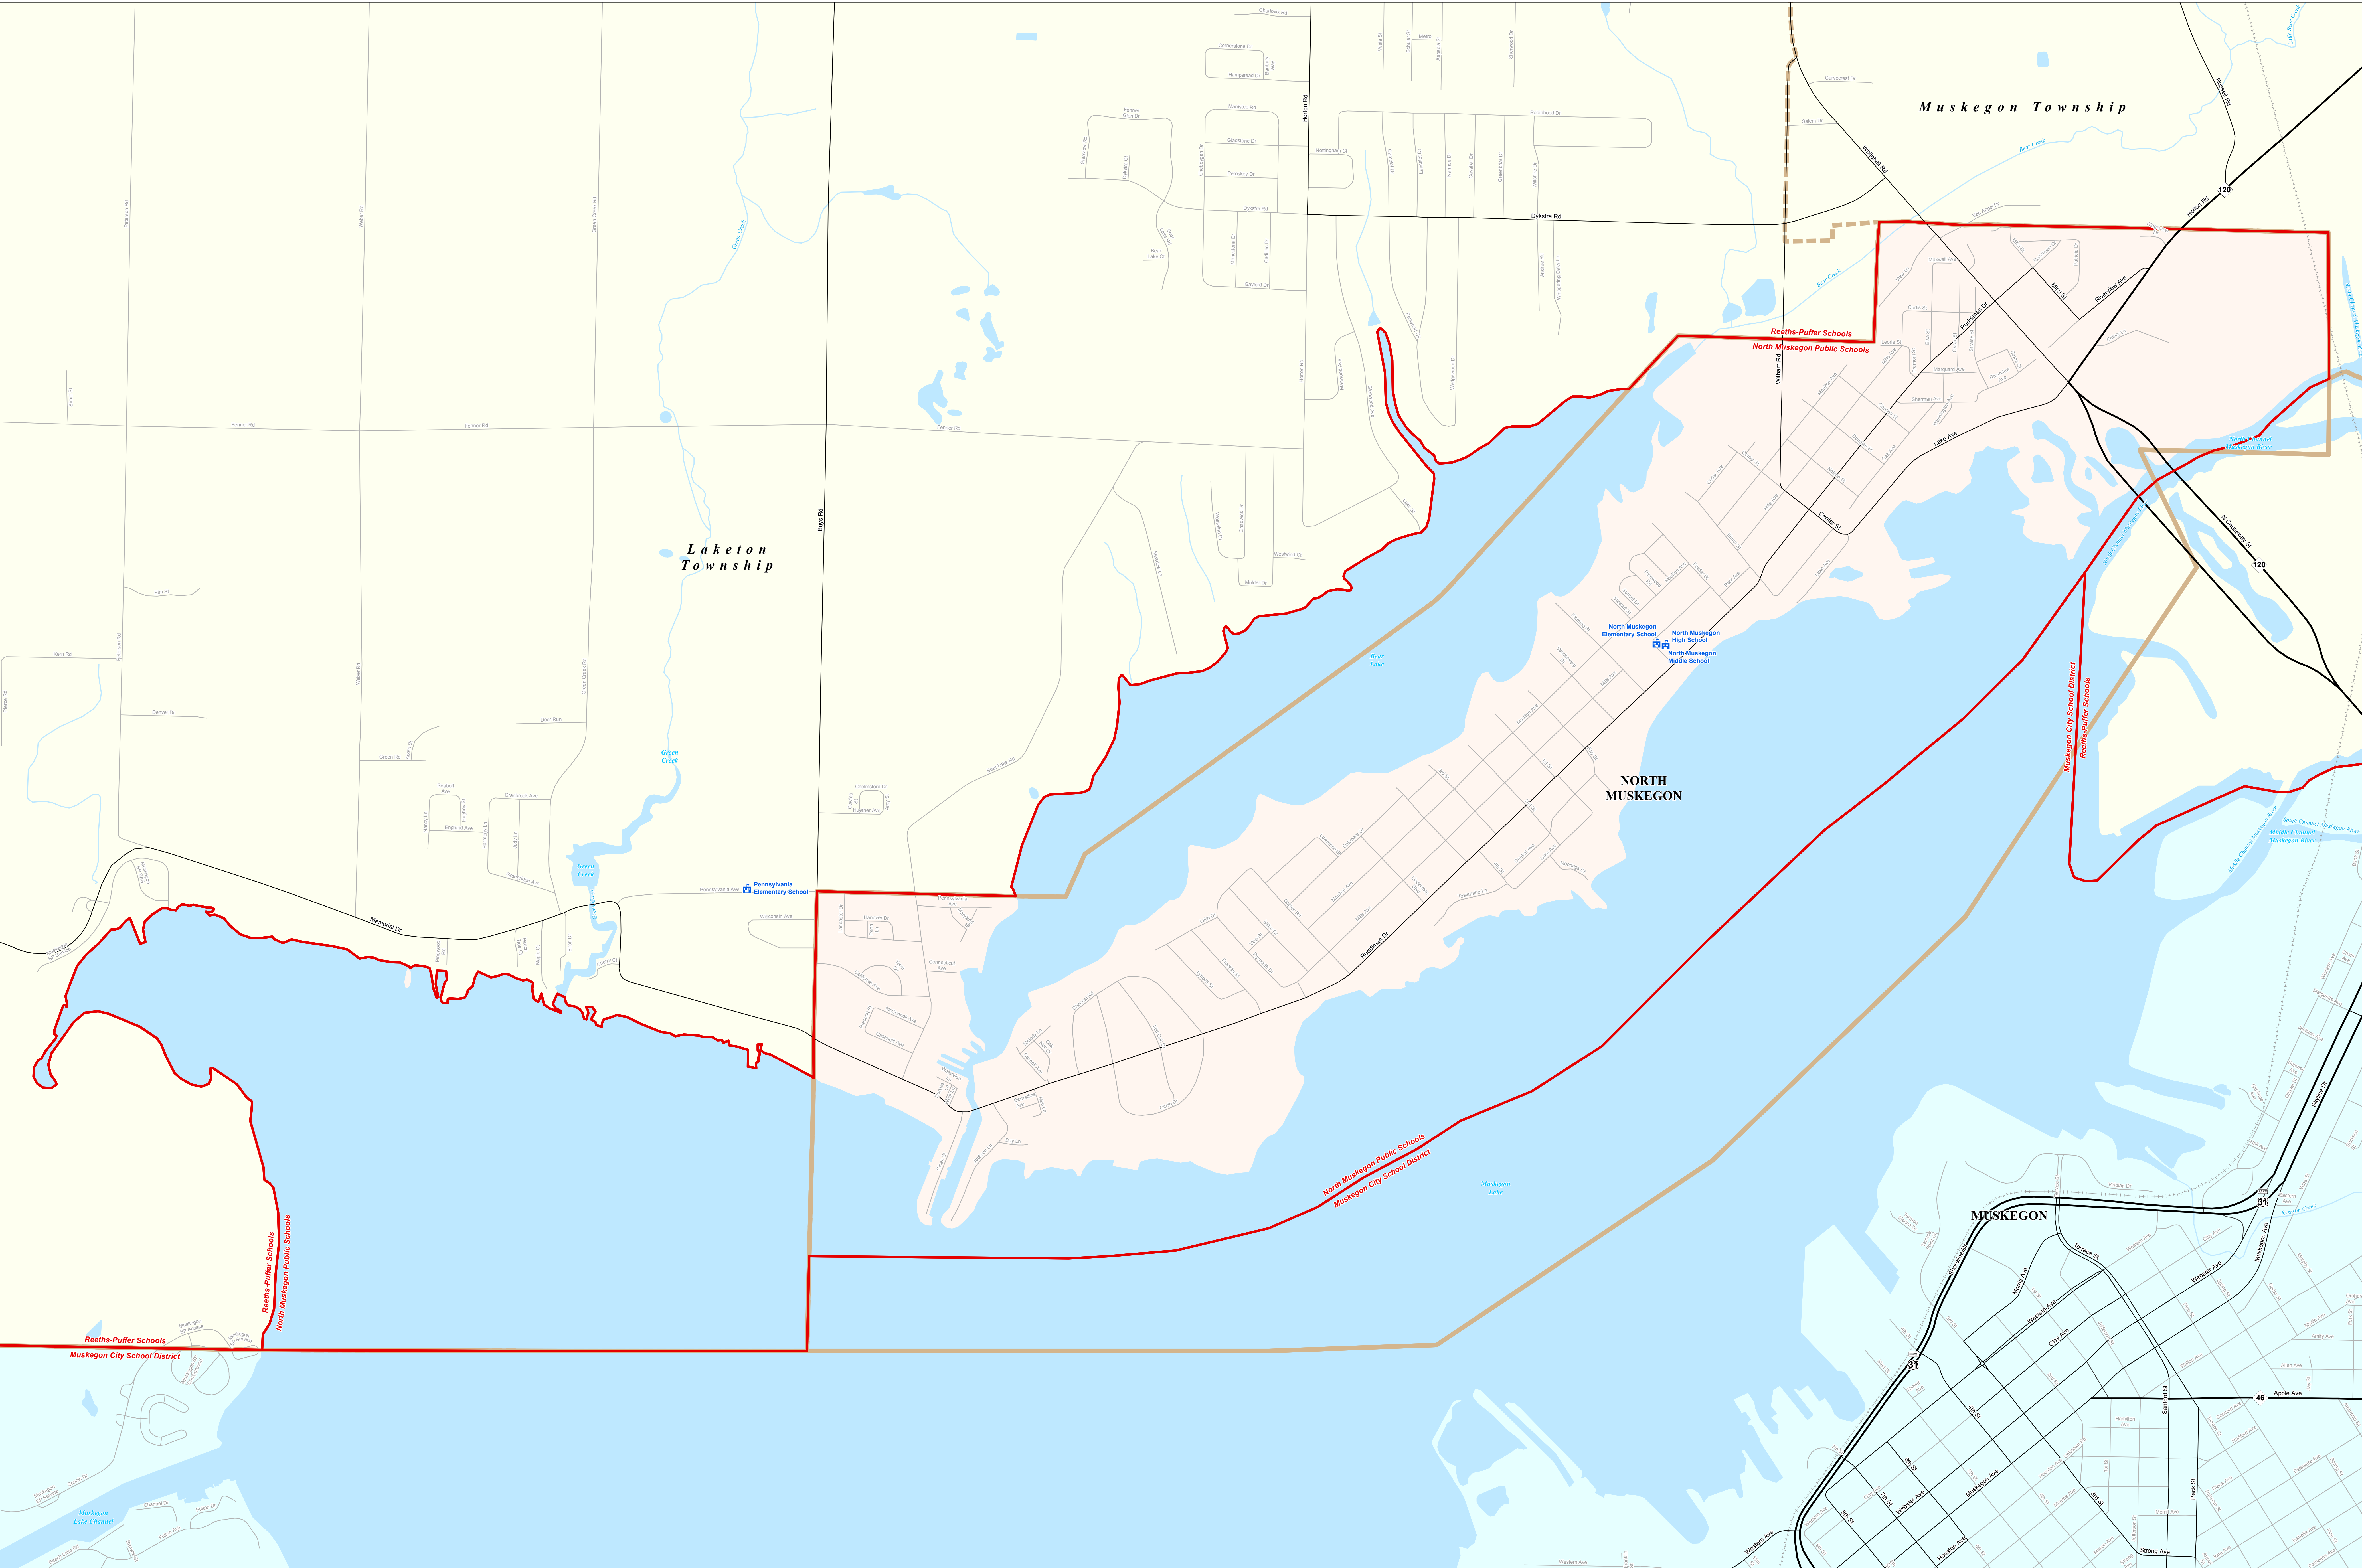

NORTH MUSKEGON PUBLIC SCHOOLS

Muskegon Area ISD

0 0.25 0.5 1 Miles

All information presented in this publication is in the public domain and may be reproduced, reprinted, and redistributed as desired.

Legend	
	School District
	County
	City
	Township
	Village
	Census Designated Place
	Unincorporated Place
	School
	Freeway
	Primary Road
	Local Road
	Railroad
	Water Feature
	River, Stream, or Drain

Source: Michigan Geographic Framework, v13a